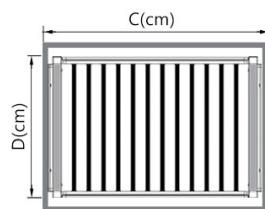

9

86.8

51

90

9212

بازگشت

CLOTHES AND PANTS DRAWER

CODE: TABLE