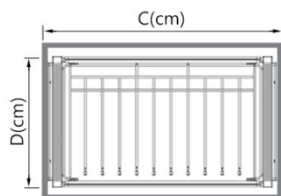

CLOTHES AND PANTS DRAWER

CODE: TABLE

کشویی جا البسه و شلوار مفتولی

کد محصول	بیونیت	عمق	عرض	ارتفاع	طبقه	📦
9221	60	51	56.8	14	1	-
9222	90	51	86.8	14	1	-

بازگشت